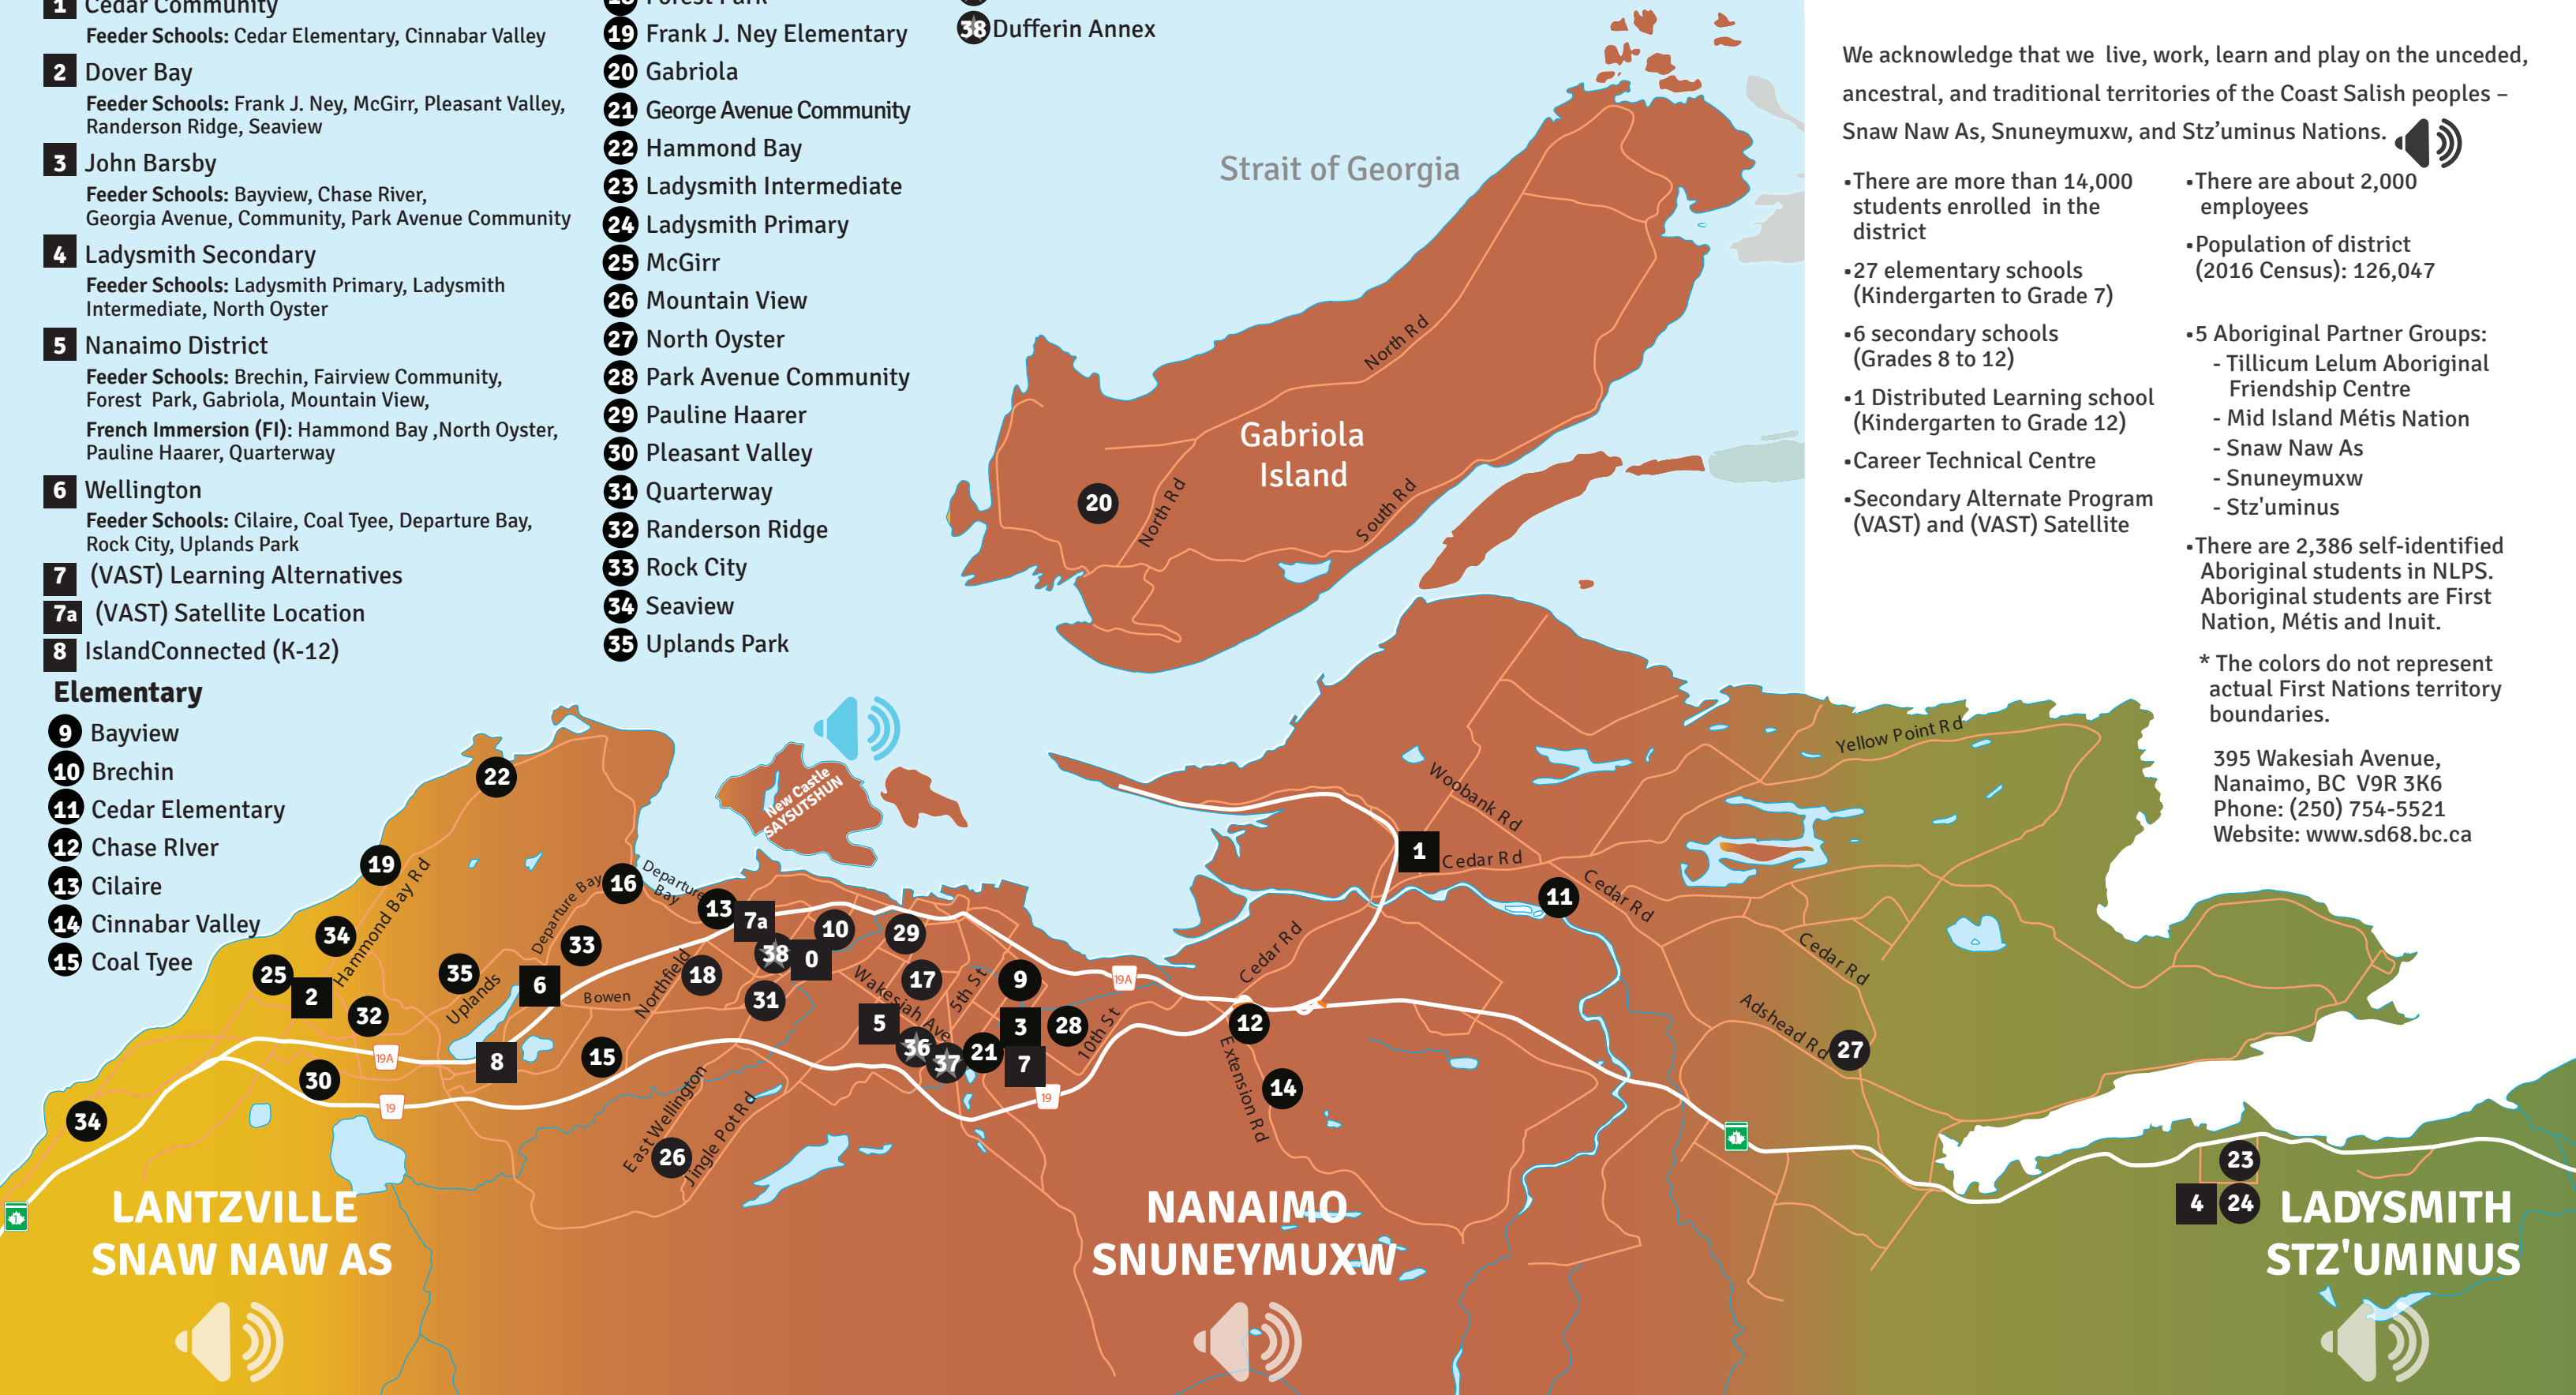

* The colors do not represent actual First Nations territory boundaries.

395 Wakesiah Avenue,
Nanaimo, BC V9R 3K6
Phone: (250) 754-5521
Website: www.sd68.bc.ca

Secondary Schools

- 0** Career Technical Centre (Dufferin Annex)
- 1** Cedar Community
Feeder Schools: Cedar Elementary, Cinnabar Valley
- 2** Dover Bay
Feeder Schools: Frank J. Ney, McGirr, Pleasant Valley, Randerson Ridge, Seaview
- 3** John Barsby
Feeder Schools: Bayview, Chase River, Georgia Avenue, Community, Park Avenue Community
- 4** Ladysmith Secondary
Feeder Schools: Ladysmith Primary, Ladysmith Intermediate, North Oyster
- 5** Nanaimo District
Feeder Schools: Brechin, Fairview Community, Forest Park, Gabriola, Mountain View,
French Immersion (FI): Hammond Bay, North Oyster, Pauline Haarer, Quarterway
- 6** Wellington
Feeder Schools: Cilaire, Coal Tye, Departure Bay, Rock City, Uplands Park
- 7** (VAST) Learning Alternatives
- 7a** (VAST) Satellite Location
- 8** IslandConnected (K-12)

- 16** Departure Bay
- 17** Fairview Community
- 18** Forest Park
- 19** Frank J. Ney Elementary
- 20** Gabriola
- 21** George Avenue Community
- 22** Hammond Bay
- 23** Ladysmith Intermediate
- 24** Ladysmith Primary
- 25** McGirr
- 26** Mountain View
- 27** North Oyster
- 28** Park Avenue Community
- 29** Pauline Haarer
- 30** Pleasant Valley
- 31** Quarterway
- 32** Randerson Ridge
- 33** Rock City
- 34** Seaview
- 35** Uplands Park

- 36** District Administration Centre
- 37** DAC Annex
- 38** Dufferin Annex

Elementary

- 9** Bayview
- 10** Brechin
- 11** Cedar Elementary
- 12** Chase River
- 13** Cilaire
- 14** Cinnabar Valley
- 15** Coal Tye